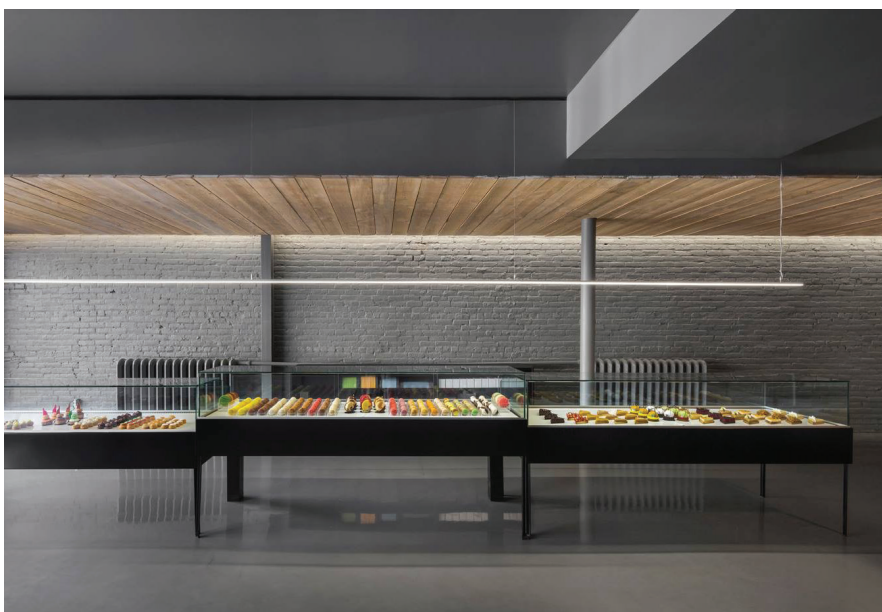

Options

LED strip compatibility

Compatible with LED strips up to **14mm** wide.

- B3528-xxV-60 - 8mm - 4.8W (95 lm/ft)
- B3528-xxV-120 - 8mm - 9.6W (220 lm/ft)
- B3528-xxV - 120H - 5mm - 9.6W (220 lm/ft)
- B3528-24V - 180H - 5mm - 14.4W (288 lm/ft)
- B3528-xxV-240 - 14mm - 19.5W (410 lm/ft)
- B5050-xxV-60 - 10mm - 14.4W (407 lm/ft)
- B5050-xxV-72 - 10mm - 17.8W (488 lm/ft)