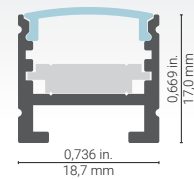

# 1000 Series

Dimensional drawing

**Say hello to versatility!** In addition to offering even lighting\*, the 1400 allows adjustment of the projection angle<sup>(1)</sup> as well as a wide choice of installation options<sup>(2)</sup>.

## Features

- Possible aluminum insert of 19.05mm (3/4-inch) wide of 2 different heights for the strip, offering a total of 5 position options for the LED light source, which allows defining the angle of lighting.
- The support rail offers the largest range of installation and assembly.
- Designed to give a uniform light without hot spots\* with an opal lens and a strip of 120 LEDs per meter or more.
- The edge allows recessed installation. To be installed in a 19mm (3/4-inch) groove.
- Custom length by sections of 2 to 240 inches (6m).
- Application guide for 10mm (3/8-inch) LED strip or less.
- Designed to meet North-American woodworking standards.
- Made of ALCOA 6063 T-5 aluminum alloy increasing heat dissipation.
- Its use increases the lifetime of your LED strip.
- Compatible with several installation accessories (over 40 options).

## LED strip compatibility

Compatible with LED strips up to **14mm** wide.

- B3528-xxV-60 - 8mm - 4.8W (95 lm/ft)
- B3528-xxV-120 - 8mm - 9.6W (220 lm/ft)
- B3528-xxV - 120H - 5mm - 9.6W (220 lm/ft)
- B3528-24V - 180H - 5mm - 14.4W (288 lm/ft)
- B3528-xxV-240 - 14mm - 19.5W (410 lm/ft)
- B5050-xxV-60 - 10mm - 14.4W (407 lm/ft)
- B5050-xxV-72 - 10mm - 17.8W (488 lm/ft)