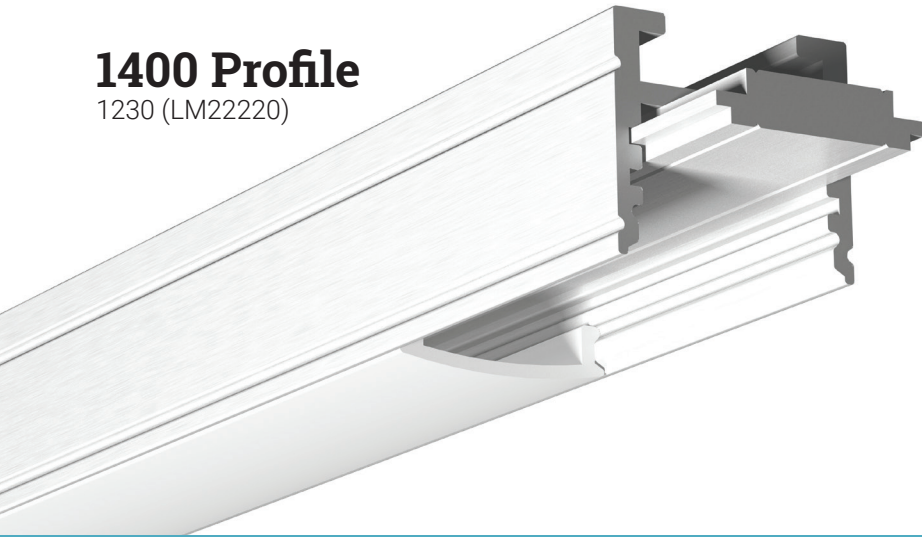

# 1400 Profile

1230 (LM22220)

# 1000 Series

Dimensional drawing

**Say hello to versatility!** In addition to offering even lighting\*, the 1400 allows adjustment of the projection angle<sup>(1)</sup> as well as a wide choice of installation options<sup>(2)</sup>.

(1) With an adjustable aluminum rail. (2) More than 500 configurations are possible!

## Features

- Possible aluminum insert of 19.05mm (3/4-inch) wide of 2 different heights for the strip, offering a total of 5 position options for the LED light source, which allows defining the angle of lighting.
- The support rail offers the largest range of installation and assembly.
- Designed to give a uniform light without hot spots\* with an opal lens and a strip of 120 LEDs per meter or more.
- The edge allows recessed installation. To be installed in a 19mm (3/4-inch) groove.
- Custom length by sections of 2 to 240 inches (6m).
- Application guide for 10mm (3/8-inch) LED strip or less.
- Designed to meet North-American woodworking standards.
- Made of ALCOA 6063 T-5 aluminum alloy increasing heat dissipation.
- Its use increases the lifetime of your LED strip.
- Compatible with several installation accessories (over 40 options).